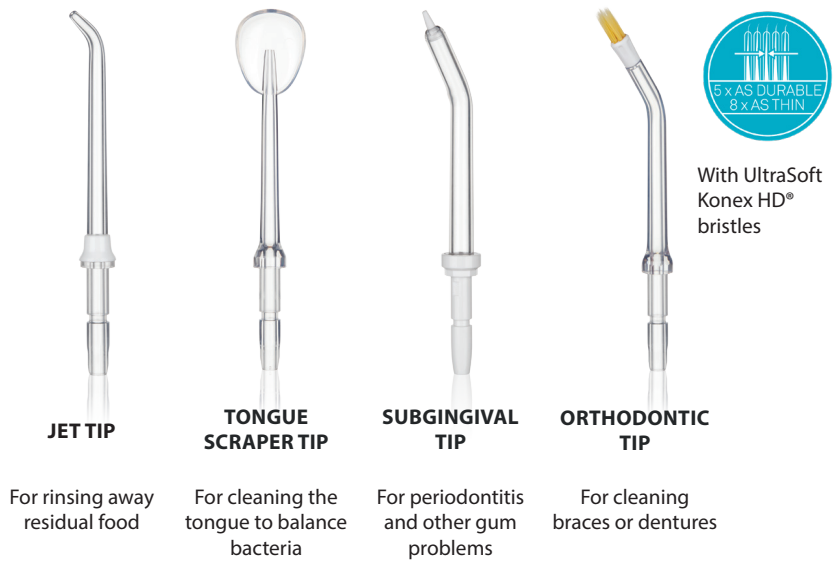

- Water flossers remove 99% of plaque.
- Cleans Periodontal pockets of 6mm effectively.
- Proven to significantly improve gingival health.
- Easier, quicker, and more effective than flossing.
- Water jets up to 9m.
- The water tank can be fully opened and cleaned thoroughly.
- Waterproof upto 1m. Ideal for in-shower use.
- Compatible with **Perio Plus** mouthwash to boost freshness and/or deliver oral medication.

PERIOPLUS+

4 EXPERT ATTACHMENTS

Jet tip

Pointed attachment that emits a powerful jet of water. Ideal for interdental and gingival cleaning, as well as water flossing around implants and bridges.

Tongue scraper

Flat, wide head for water-powered tongue cleaning, boosting bacterial balance.

Subgingival tip

Tiny-tipped precision attachment specifically for cleaning below the gum line and deep into periodontal pockets. Use only on Sensitive mode, and as advised by your dentist.

Orthodontic tip

Water-assisted toothbrushing with signature UltraSoft Konex HD® bristles. This dual-cleaning tip flosses while you brush. Perfect for cleaning around brackets and wires of braces.

3 EASY CLEANING MODES